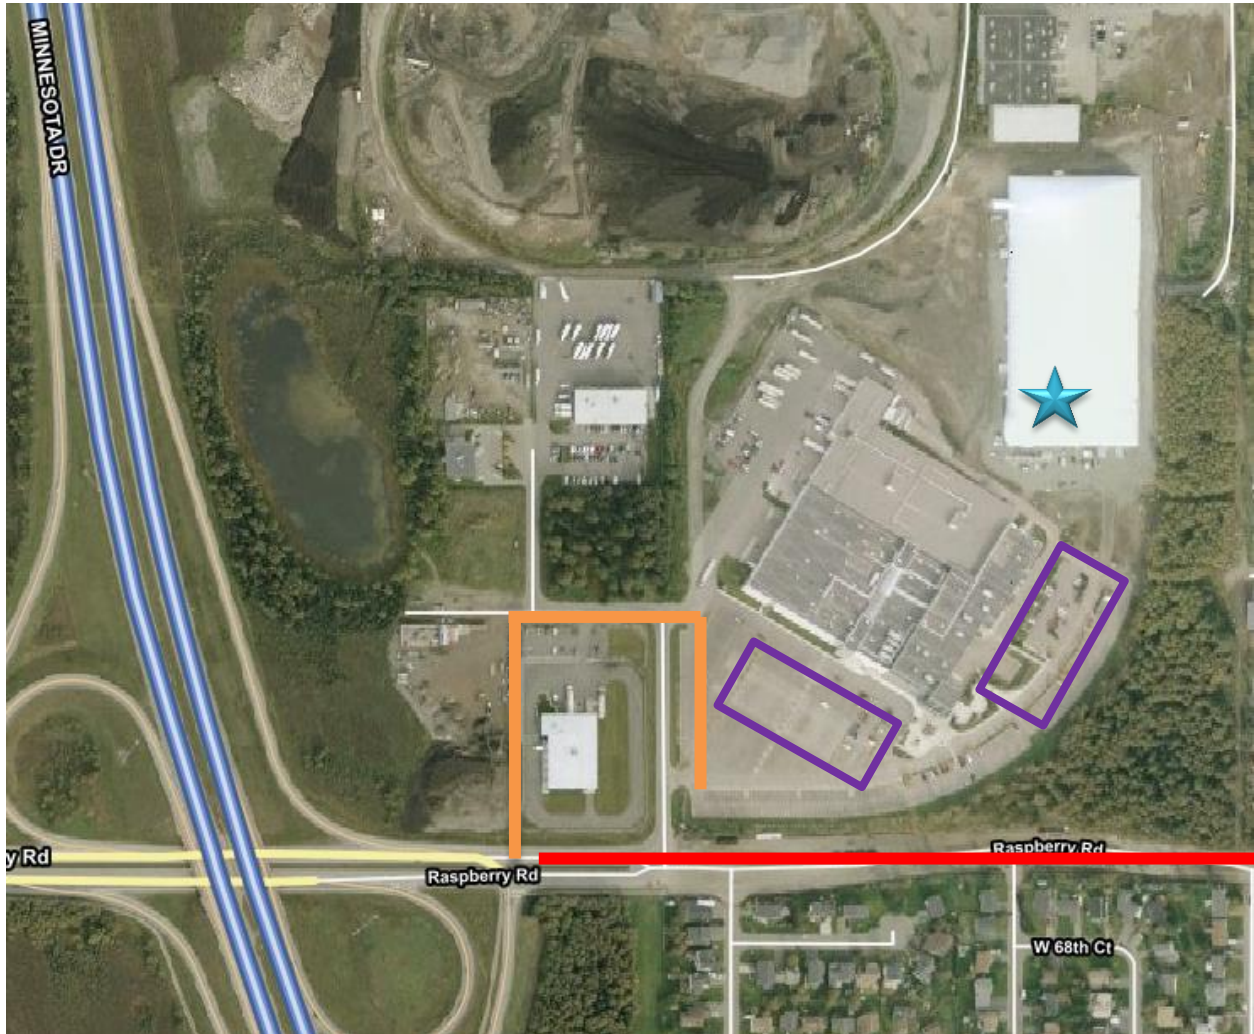

Due to construction, Raspberry to Changepoint Dr. is closed. The easiest way to access the Dome is from Minnesota Dr. to Raspberry. ChangePoint Church and The Dome access will be DETOURED onto Alaska's Best Place.

- Road Closed 
- Detour 
- Parking 
- The Dome 